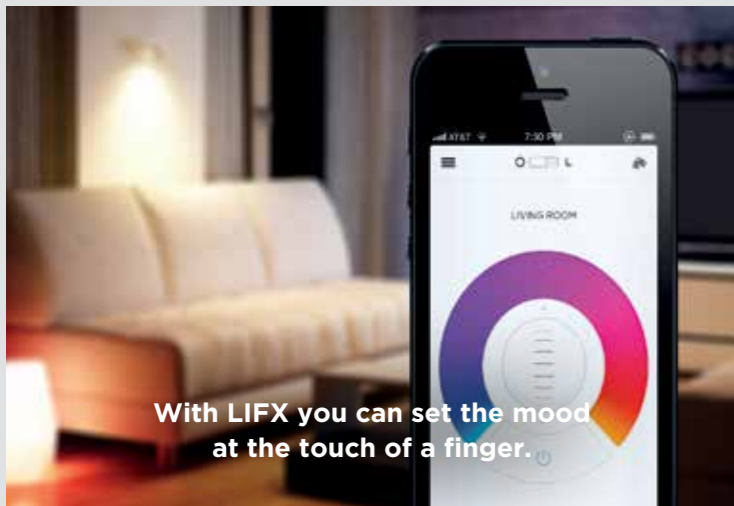

LIFX can create the perfect mood with scene setting capabilities, ideal for both retail and hospitality environments. Hotel guests can even change the lighting atmosphere in their own rooms at the touch of a button.

Seriously smart

LIFX can be controlled from anywhere in the world with LIFX Cloud. It can wake you up in the morning or even ward off intruders with a patent pending security mode.

Future software features:

- Visualise music (Strobe, Lava Lamp, Pastels)
- Blink on 'Internet event', e.g. email or stock-price change
- Hands-free activation using Geo-fencing

LIFX puts you at the cutting edge of lighting technology offering ...

- Complete control of your lighting
- Ease of use
- 360° ambience creation
- Energy and maintenance savings
- Works with home automation and Google Nest

With LIFX you can set the mood at the touch of a finger.