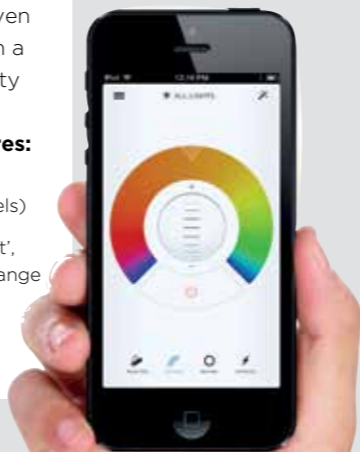

Future software features:

- Visualise music (Strobe, Lava Lamp, Pastels)
- Blink on 'Internet event', e.g. email or stock-price change
- Hands-free activation using Geo-fencing