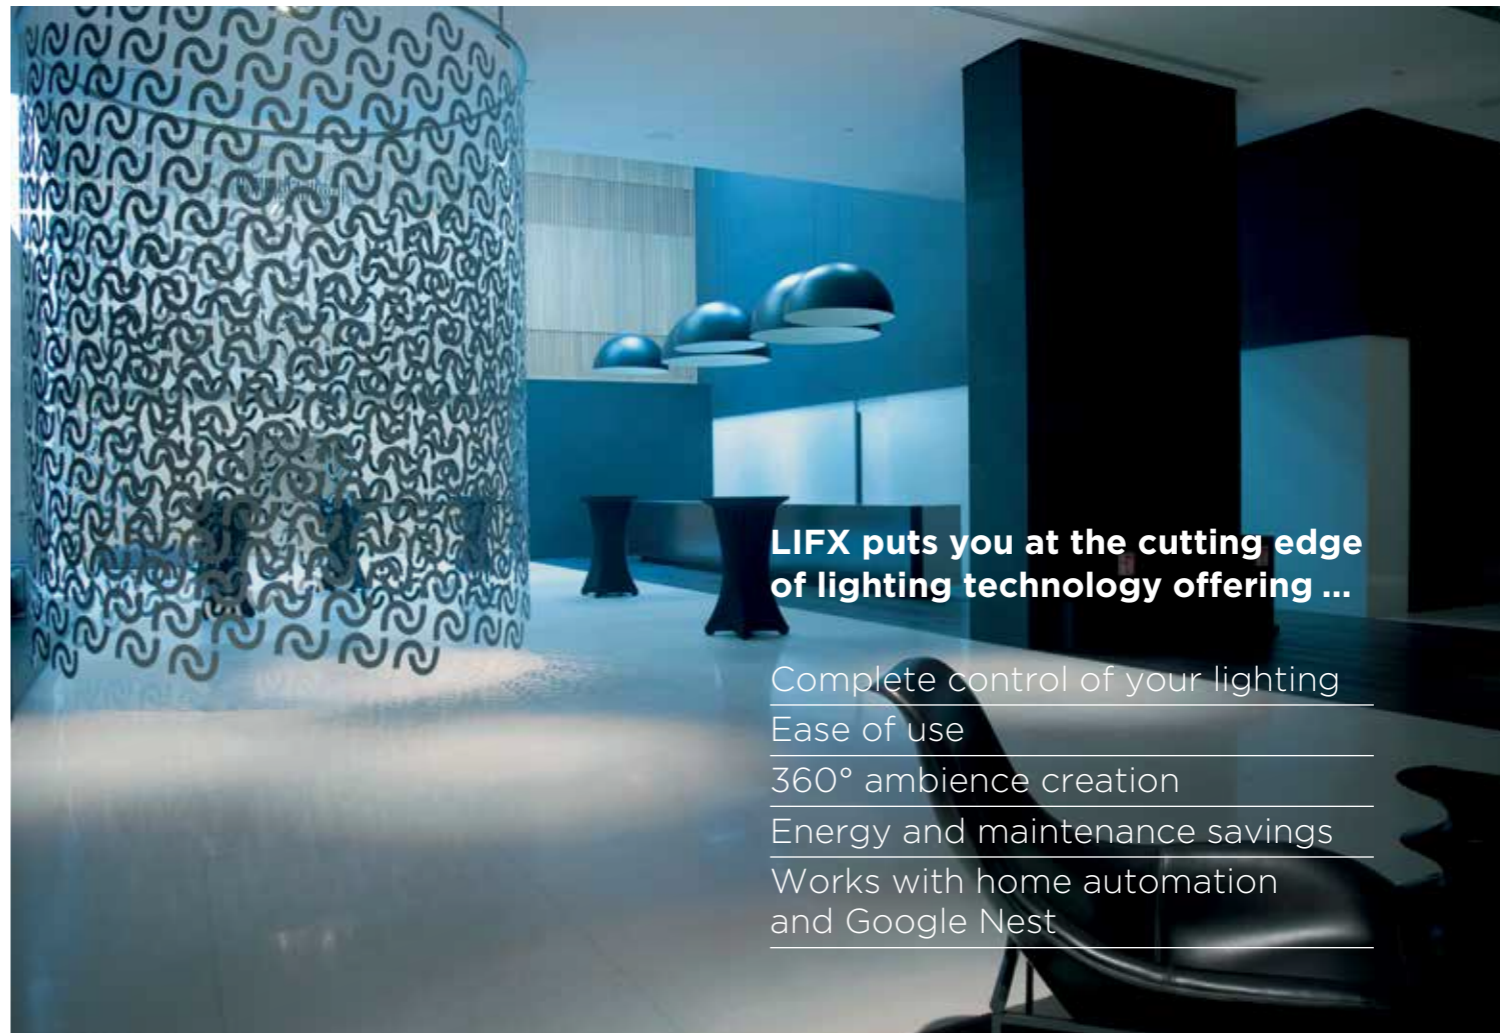

Seriously smart

LIFX can be controlled from anywhere in the world with LIFX Cloud. It can wake you up in the morning or even ward off intruders with a patent pending security mode.

Future software features:

- Visualise music (Strobe, Lava Lamp, Pastels)
- Blink on 'Internet event', e.g. email or stock-price change
- Hands-free activation using Geo-fencing

LIFX puts you at the cutting edge of lighting technology offering ...

- Complete control of your lighting
- Ease of use
- 360° ambience creation
- Energy and maintenance savings
- Works with home automation and Google Nest

With LIFX you can set the mood at the touch of a finger.

Tailor the lighting to meet the seasonal needs of your business.

Make workspaces work for you with tunable whites to match daylight colour changes – easily controlled for energy savings.

Create your choice of ambience with vivid, rich light.